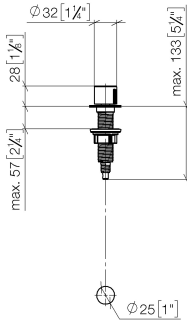

Strainer waste with control handle - Durabron (23kt Gold)

ELIO

10 712 970

- control for single basin
- including adapter for Bowden cable

Fits ELIO, ENO, MEM, META SQUARE, SYNC and TARA ULTRA

Fits: ELIO, MEM, ENO, SYNC, TARA ULTRA, META SQUARE

	Durabron (23kt Gold)	10 712 970-09
	Chrome	10 712 970-00
	Brushed Platinum	10 712 970-06
	Platinum	10 712 970-08
	Dark Chrome	10 712 970-19
	Brushed Durabron (23kt Gold)	10 712 970-28
	Matte Black	10 712 970-33
	Brushed Champagne (22kt Gold)	10 712 970-46
	Champagne (22kt Gold)	10 712 970-47
	Brushed Chrome	10 712 970-93
	Brushed Dark Platinum	10 712 970-99

10 712 970

mm [inches]

10 712 970

Parts for other finishes can be found here: [Chrome](#)

Spare parts list

No.	Item Number	Name	Quantity used	Delivery time
1	09 20 97 030-09	handle	1	40
2	90 12 12 002 00 90	fixing cap	1	2
3	09 27 87 011-09	rosette	1	40
4	09 14 10 042 90	seal	1	2
5	09 29 06 087-09	spindle	1	-
Spare part can no longer be ordered, please order the replacement item				
6	04 30 01 029 00 90	adaptor	1	2
7	09 24 03 175 90	adaptor	1	2
8	09 11 10 073-07	connection	1	30
9	09 11 10 074-07	connection	1	30
10	09 11 10 079-07	connection	1	30
11	09 30 11 087 90	disc	1	2
12	09 23 30 024-07	nut	1	30