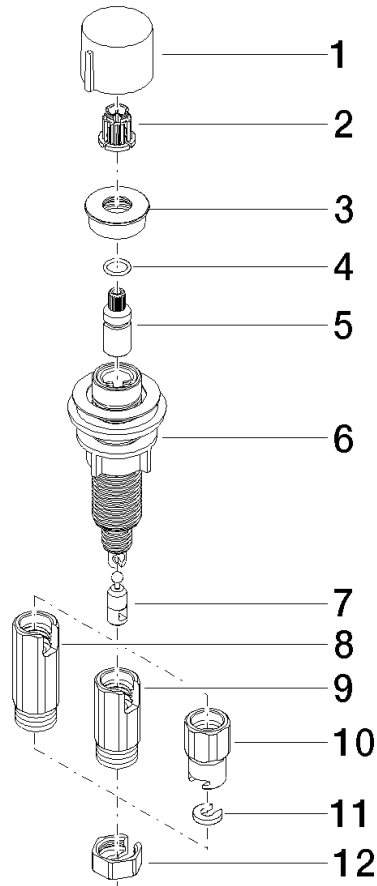

Strainer waste with control handle - Durabron (23kt Gold)

ELIO

10 712 970

- control for single basin
- including adapter for Bowden cable

Fits ELIO, ENO, MEM, META SQUARE, SYNC and TARA ULTRA

Fits: ELIO, MEM, ENO, SYNC, TARA ULTRA, META SQUARE

	Durabron (23kt Gold)	10 712 970-09
	Chrome	10 712 970-00
	Brushed Platinum	10 712 970-06
	Platinum	10 712 970-08
	Dark Chrome	10 712 970-19
	Brushed Durabron (23kt Gold)	10 712 970-28
	Matte Black	10 712 970-33
	Brushed Champagne (22kt Gold)	10 712 970-46
	Champagne (22kt Gold)	10 712 970-47
	Brushed Chrome	10 712 970-93
	Brushed Dark Platinum	10 712 970-99

10 712 970

mm [inches]

10 712 970

Parts for other finishes can be found here: [Chrome](#)

Spare parts list

No.	Item Number	Name	Quantity used	Delivery time
1	09 20 97 030-09	handle	1	40
2	90 12 12 002 00 90	fixing cap	1	2
3	09 27 87 011-09	rosette	1	40
4	09 14 10 042 90	seal	1	2
5	09 29 06 087-09	spindle	1	-
Spare part can no longer be ordered, please order the replacement item				
6	04 30 01 029 00 90	adaptor	1	2
7	09 24 03 175 90	adaptor	1	2
8	09 11 10 073-07	connection	1	30
9	09 11 10 074-07	connection	1	30
10	09 11 10 079-07	connection	1	30
11	09 30 11 087 90	disc	1	2
12	09 23 30 024-07	nut	1	30